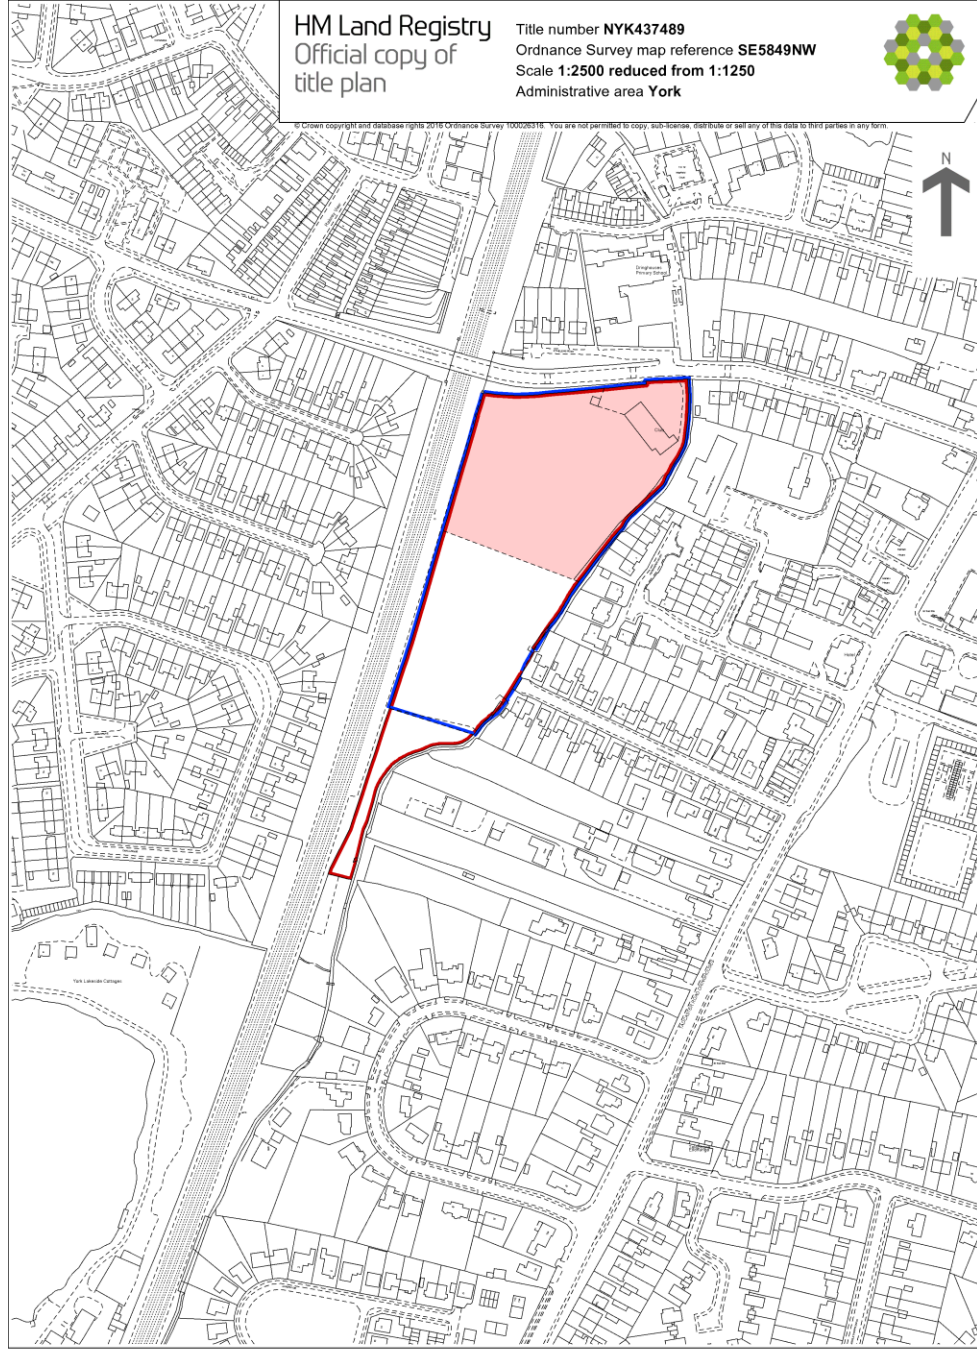

HM Land Registry
Official copy of
title plan

Title number **NYK437489**
Ordnance Survey map reference **SE5849NW**
Scale **1:2500 reduced from 1:1250**
Administrative area **York**